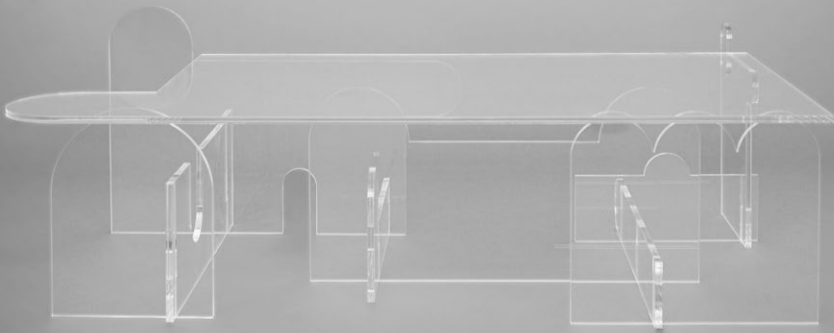

PERSPECTIVE TABLE

Perspective table is a sculptural masterpiece that fuses light and the lines of structure in a perfect blend.

Dimensions:
Full-length 112 cm / 44"
Full-width 61.5 cm / 24"
Full-height 39.5 cm / 15.5"
Table top 30 cm / 15"

Weight: 15 kg / 33 lbs
Material: Clear acrylic

Recommended retail price (incl. VAT): 1070 €

Design By Morgan Spaulding

Morgan Spaulding and his Phaedo design studio is based in New York. In his work he focuses on the creation of objects and spaces with intention and purpose.